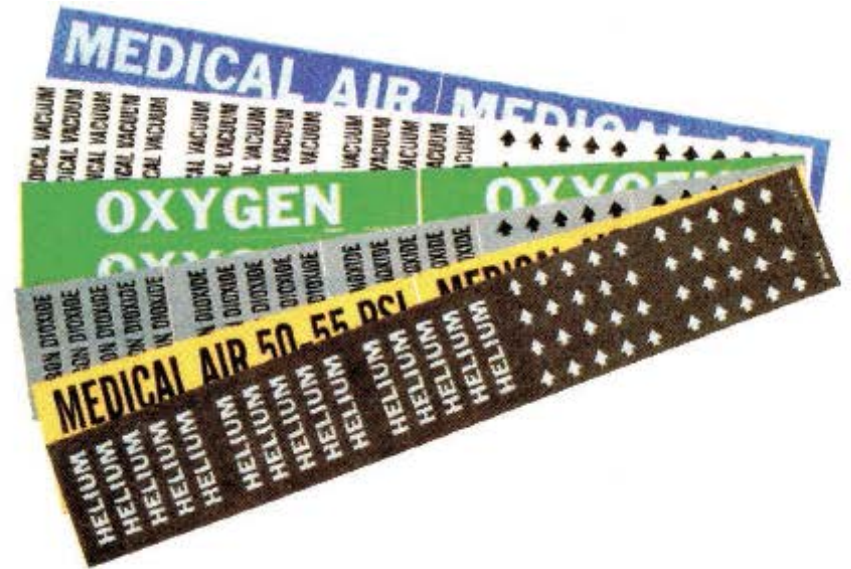

- Constructed from B-946 vinyl
- For pipes with an outside diameter of 3/4" or smaller, order Style 3C. Includes three 2 1/4" x 2 3/4" wrap around labels and four sets of arrow tape
- For pipes with an outside diameter of 1" to 2 1/2", order Style 4. Includes four 1 1/8" x 7" labels per card

Legend	Legend Color	Background Color	Style 3C	Style 4
• CARBON DIOXIDE	White	Gray	87740	90307
• HELIUM	White	Brown	87742	90313
• MEDICAL AIR	White	Blue	90253	77294
• MEDICAL AIR	Black	Yellow	87743	90327
• MEDICAL AIR 50-55 psi	Black	Yellow	86330	86331
• MEDICAL VACUUM	White	Blue	90255	90256
• MEDICAL VACUUM	Black	White	87744	90329
• NITROGEN	White	Black	87745	90331
• NITROGEN 180-200 psi	White	Black	86334	86335
• NITROUS OXIDE	White	Blue	87746	90333
• NITROUS OXIDE 50-55 psi	White	Blue	86332	86333
• OXYGEN	White	Green	87747	93154
• OXYGEN 50-55 psi	White	Green	86328	86329

Description

Style 4, 3C