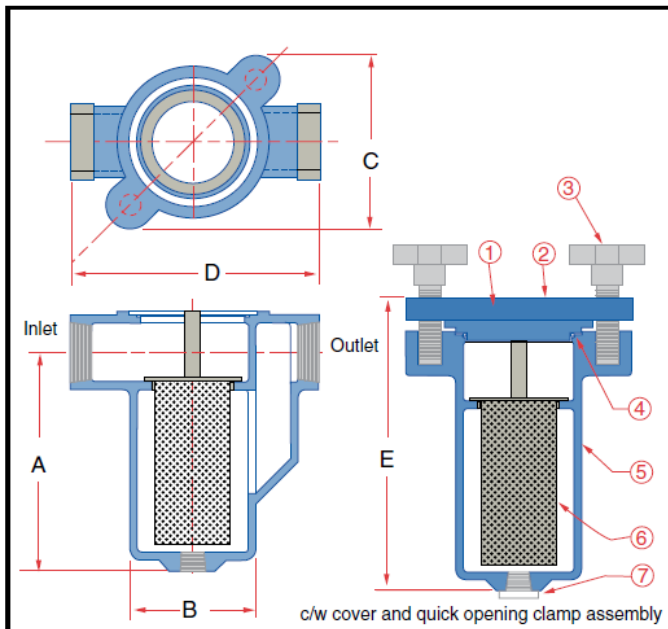

Cast Simplex Strainers

Cast Iron, NPT Threaded

**ASME Section VIII, Div 1,
Current Edition:
U and UM CODE STAMP
Available**

BTC125 Cast Iron, Swivel Clamp Cover

Features

Sure Flow Basket Strainers feature top removal of the screen. The screen is in the form of a basket, with a lifting handle, so that all particulate captured and retained by the screen can be easily removed for disposal. They are intended for applications where larger amounts of solid particulate are expected, and where clean-out will be frequent. Models are standard with "Swivel Clamp Cover" to allow fast and easy screen removal without the use of tools. Basket and cover both have BUNA-N O-ring seals eliminating the need to change gaskets each time the strainer is serviced.

Standard Screens

Size	Std.	Opening
1/2" - 3"	1/32" perf	0.032"

Operating Pressures and Temperatures

Type	Size	PSI @ Temp Steam	PSI @ Temp WOG
BTC125	3/8" - 3"	125 344°F	200 150°F

Dimensional Data

Size	Prefix	A	B	C	D	E	Drain	Shipping Weight (lbs)
3/8	0038	5 1/4	3 9/16	5 7/16	6 3/8	7	1/2	18
1/2	0050	5 1/4	3 9/16	5 7/16	6 3/8	7	1/2	22
3/4	0075	5 1/4	3 5/8	5 7/16	6 7/8	7 5/8	1/2	25
1	0100	5 1/4	3 5/8	5 7/16	6 7/8	7 5/8	1/2	26
1 1/4	0125	7 3/8	4 1/4	5 7/8	8 3/8	9 3/4	3/4	29
1 1/2	0150	7 3/8	4 1/4	5 7/8	8 3/8	9 3/4	3/4	32
2	0200	7 1/8	5 1/4	6 5/8	9 5/8	9 3/4	1	44
2 1/2	0250	8 5/8	6 3/4	8 3/16	12 3/4	12	1 1/2	82
3	0300	12	6 3/4	8 5/16	13 1/4	15 3/4	1 1/2	96

Ordering Information

Example: Include full description

Size (Prefix)	Model Number	*Screen Opening
0150	- BTC 125	- 016

1-1/2" NPT, Basket Strainer,
Cast Iron, 40 Mesh Screen

Notes

Manufacturer reserves the right to modify dimensions, materials, or design. Contact factory for certification.