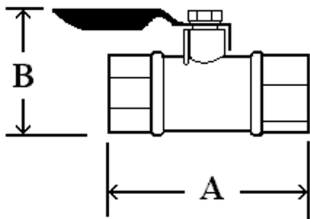

MINI BALL VALVES

A14

- Ball valve type gauge cock
- 1/4" FNPT X 1/4" FNPT
- Brass body rating: 700 psi at 250° F
- Est. Unit Wt.: 0.10 lbs/0.06 kg

Unit	A	B
In.	1.60"	1.30"
mm	40	33

A15

- Ball valve type gauge cock
- 1/4" MNPT X 1/4" FNPT
- Brass body rating: 700 psi at 250° F
- Est. Unit Wt.: 0.10 lbs/0.06 kg

Unit	A	B
In.	1.60"	1.35"
mm	40	34