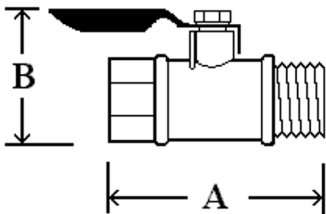

MINI BALL VALVES

A14

- Ball valve type gauge cock
- 1/4" FNPT X 1/4" FNPT
- Brass body rating: 700 psi at 250° F
- Est. Unit Wt.: 0.10 lbs/0.06 kg

Unit	A	B
In.	1.60"	1.30"
mm	40	33

A15

- Ball valve type gauge cock
- 1/4" MNPT X 1/4" FNPT
- Brass body rating: 700 psi at 250° F
- Est. Unit Wt.: 0.10 lbs/0.06 kg

Unit	A	B
In.	1.60"	1.35"
mm	40	34