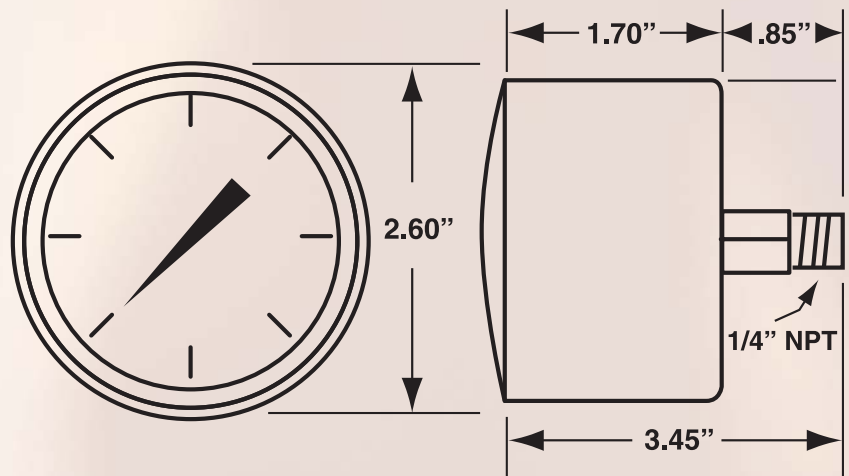

HOW TO ORDER - PLEASE SPECIFY THE FOLLOWING:

MODEL #	RANGE
25KC4	2 digit code from table