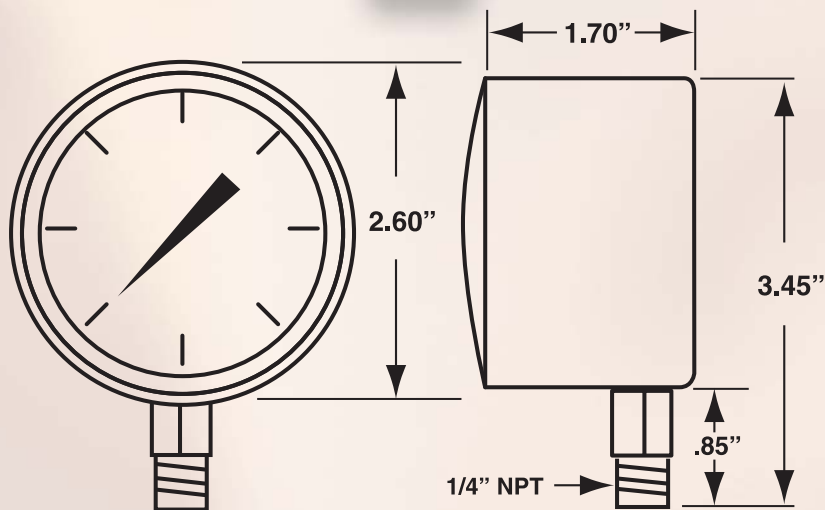

2 1/2" LOW PRESSURE GAUGE BRASS CAPSULE AND SOCKET MODEL 25KL4

STANDARD FEATURES

- 2 1/2" dial size
- Brass internals and connection
- Brass movement
- Chrome case with twist lock plastic lens
- 1/4" NPT bottom connection
- Accuracy: 1.5% full scale
- White scale with black graduations and numerals

MODEL 25KL ▶

46

STANDARD RANGES

| RANGE | CODE | GRADUATIONS |
|---------------|------|-------------|
| 30-0"WC VAC | VB | 5" WC |
| 0-10"WC | LA | 5" WC |
| 0-15"WC | LB | .2" WC |
| 0-30"WC | LC | .5" WC |
| 0/35"WC/20oz. | LK | .5" WC |
| 0/60"WC/35oz. | LD | 1" WC |
| 0-100"WC | LE | 2" WC |
| 0-160"WC | LF | 5" WC |
| 0-200"WC | LG | 5" WC |
| 0-3 PSI | LH | .05 PSI |
| 0-5 PSI | LI | .1 PSI |
| 0-10 PSI | LJ | .2 PSI |

HOW TO ORDER - PLEASE SPECIFY THE FOLLOWING:

| MODEL # | RANGE |
|--------------|--------------------------------|
| 25KL4 | 2 digit code from table |

2 1/2" LOW PRESSURE GAUGE BRASS CAPSULE AND SOCKET MODEL 25KC4

STANDARD FEATURES

- 2 1/2" dial size
- Brass internals and connection
- Brass movement
- Chrome case with twist lock plastic lens
- 1/4" NPT center back connection
- Accuracy: 1.5% full scale
- White scale with black graduations and numerals